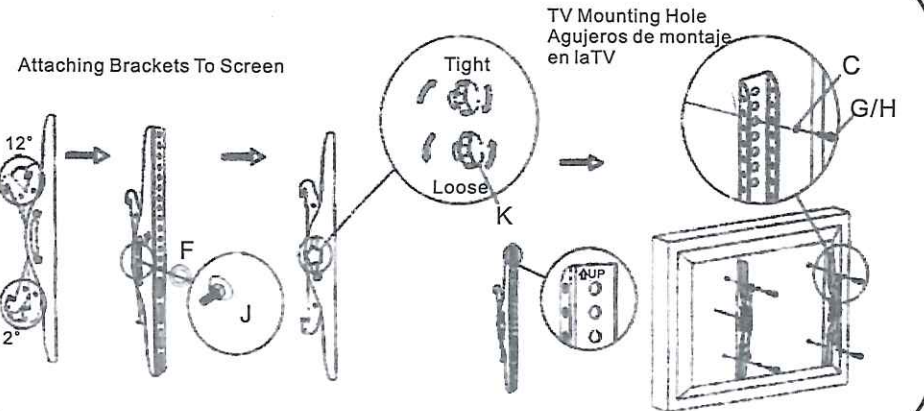

TOOLS NEEDED(NOT INCLUDED)