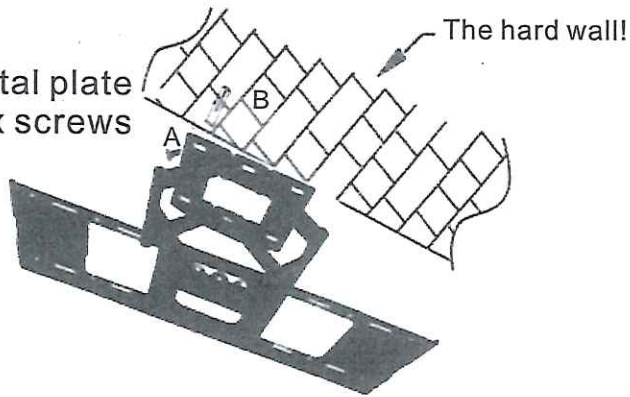

### Parts List

- |                    |                       |   |                                   |                    |                      |
|--------------------|-----------------------|---|-----------------------------------|--------------------|----------------------|
| Ax4PCS<br>ST6x50mm | Bx4PCS<br>Φ10xΦ6x50mm | Cx4PCS<br>Φ13xΦ6x1.0mm<br>Metallic Washer | Gx4PCS<br>M6x20mm                 | 4PCS<br>M8x20mm    |                      |
| Hx4PCS<br>M5x20mm  | Ix2PCS<br>M6x35mm     | Jx2PCS<br>M6x10mm                         | Kx2PCS<br>M6<br>Angle Adjust Knob | Lx4PCS<br>(18x5x8) | 1PCS<br>Bubble level |

Maximum installation  
distance  
600x400mm  
400x400mm

### STEP3

Hang the TV onto the wall