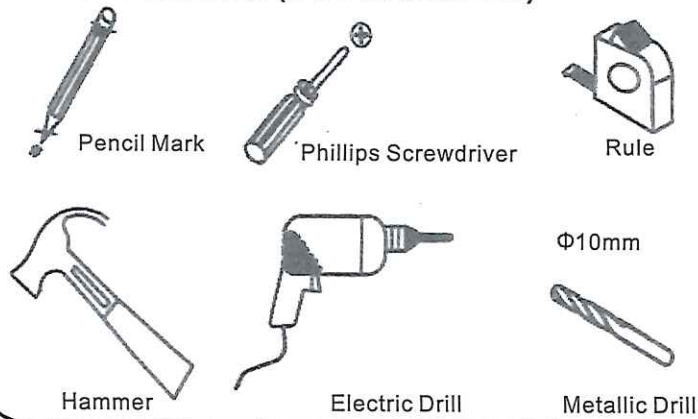

TOOLS NEEDED(NOT INCLUDED)