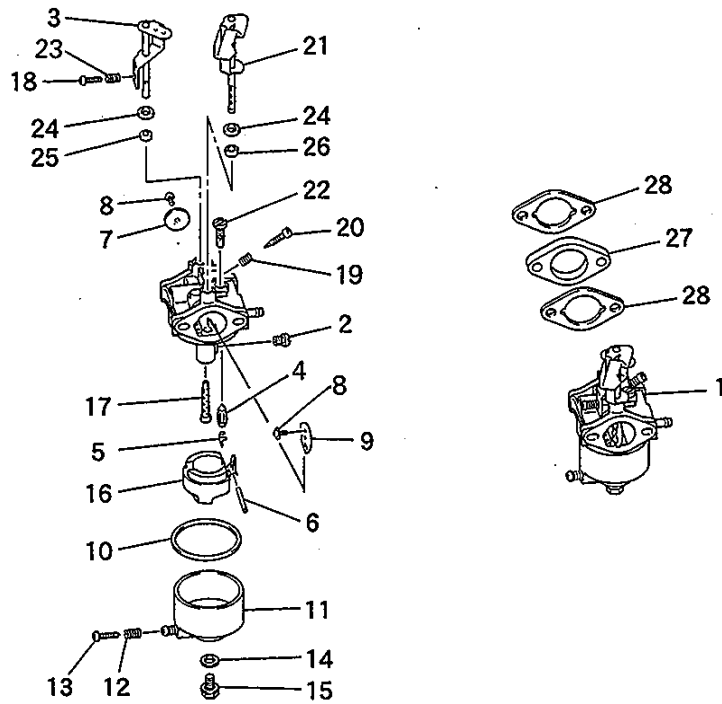

(I) CARBURETOR GROUP

キャブレタグループ (I) CARBURETOR GROUP

No.	R/N	Parts No.	Parts Name	No.Req'd	Inte	Remarks	Serial No.(From~To)
13		FA27080XX004	SCREW	1			
14		FA27080XX013	GASKET	1			
15		FA27080FX023	BOLT	1			
16		FA27080XX015	FLOAT	1			
17		KK11009AA015	NOZZLE,MAIN	1			
18		KK11009AA016	SCREW	1			
19		FA27080XX003	SPRING	1			
20		KK12008AE007	ADJUSTER	1			
21		KK11009AA019	LEVER,CHOKE	1			
22		KK74508BA325	JET,PILOT	1			
23		KK11009AA021	SPRING	1			
24		KK12009AE015	PACKING	2			